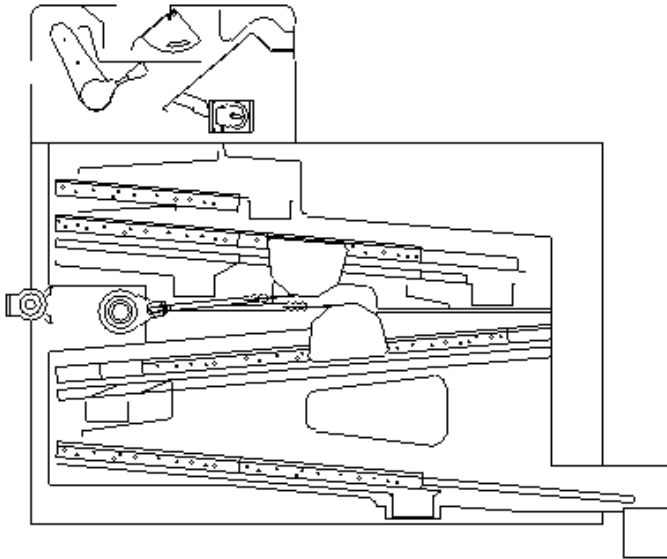

# SCREEN GRADER DELTA 124

Designed for precise grading of grain and seed, its gentle flow of product through the machine ensures an excellent grading precision.

The Delta 124 screen grader include shaker feeder and flexible screen flow.

## DIMENSIONS

Overall length	3 018 mm
Overall height	2 270 mm
Overall width	1 172 mm